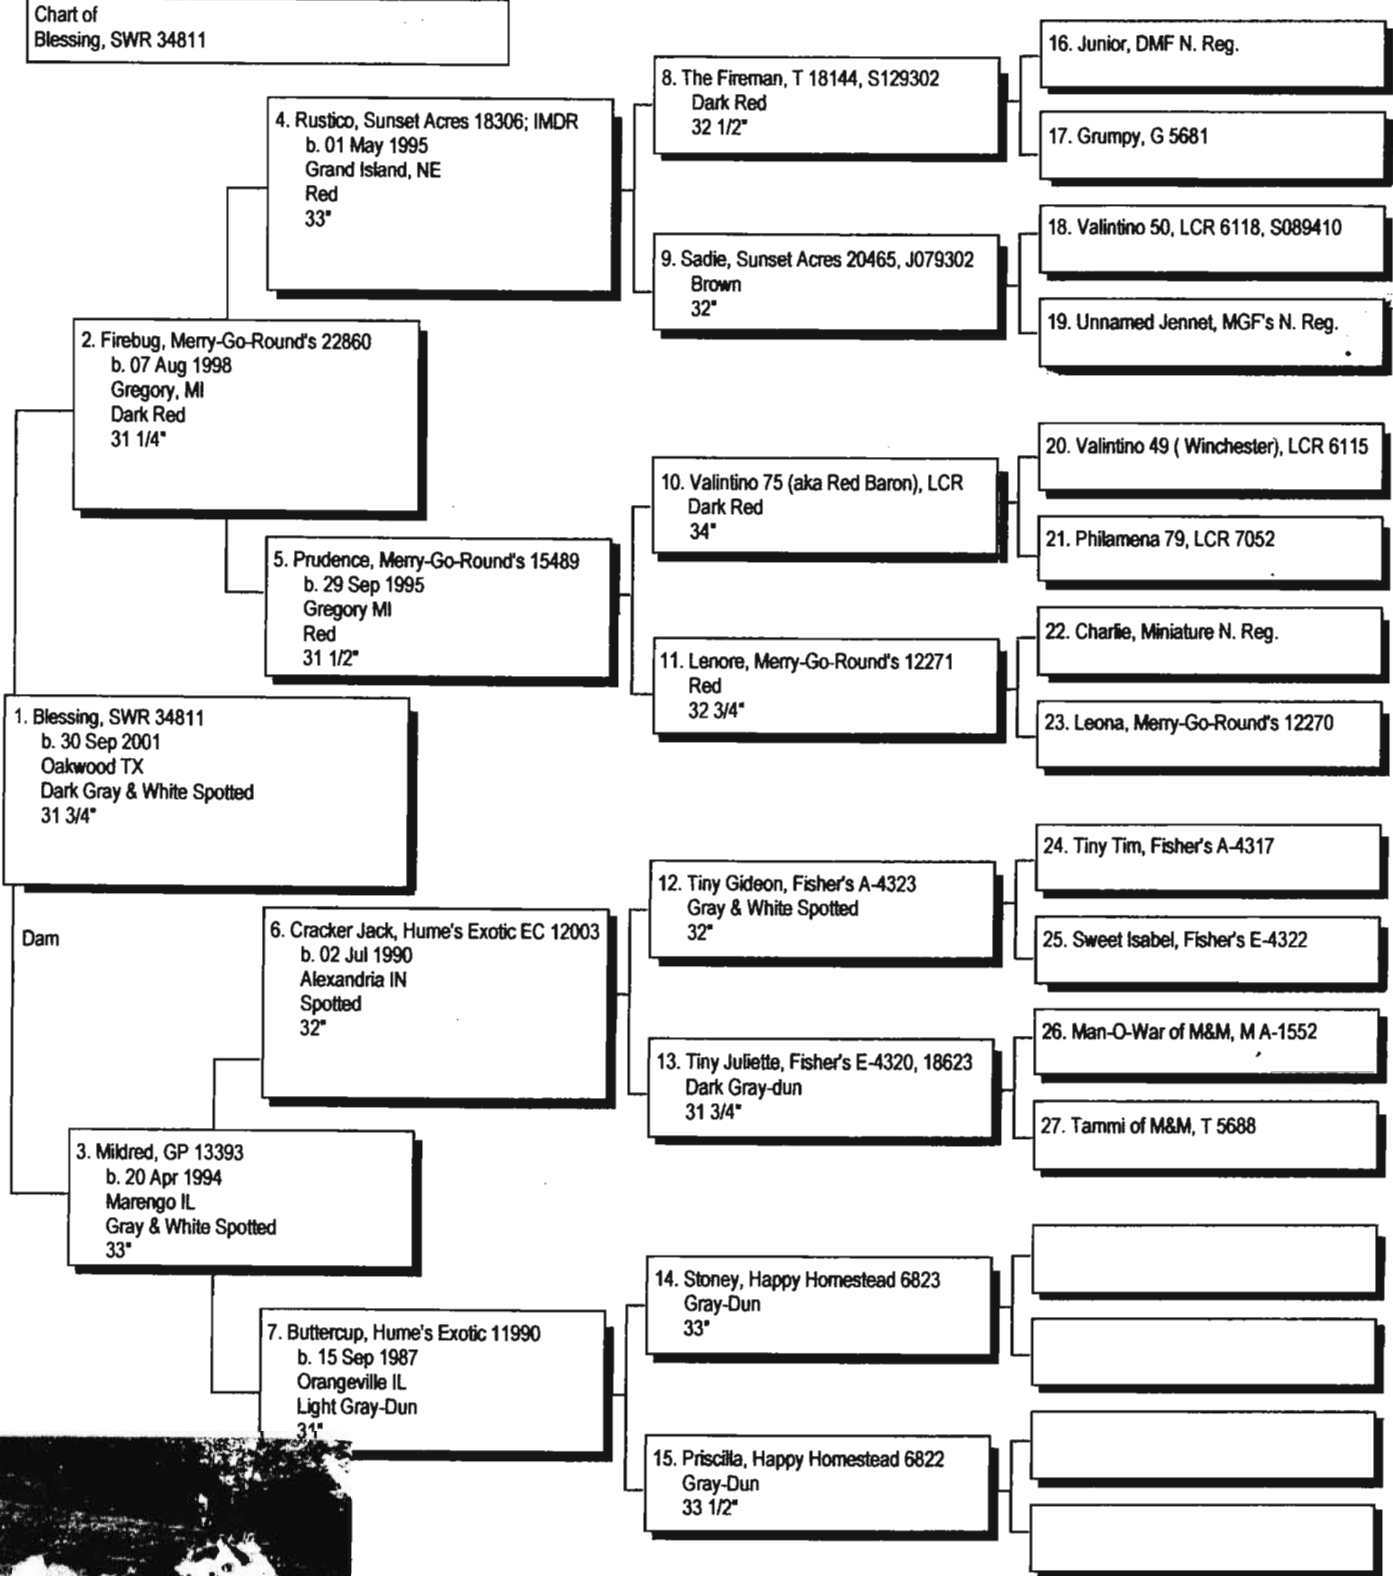

Chart of
Blessing, SWR 34811

The American Donkey and Mule Society
 P.O. Box 1210, Lewisville, TX 75067 (972) 219-0781
 The American Donkey and Mule Society is not responsible
 for errors in information submitted to the registry.