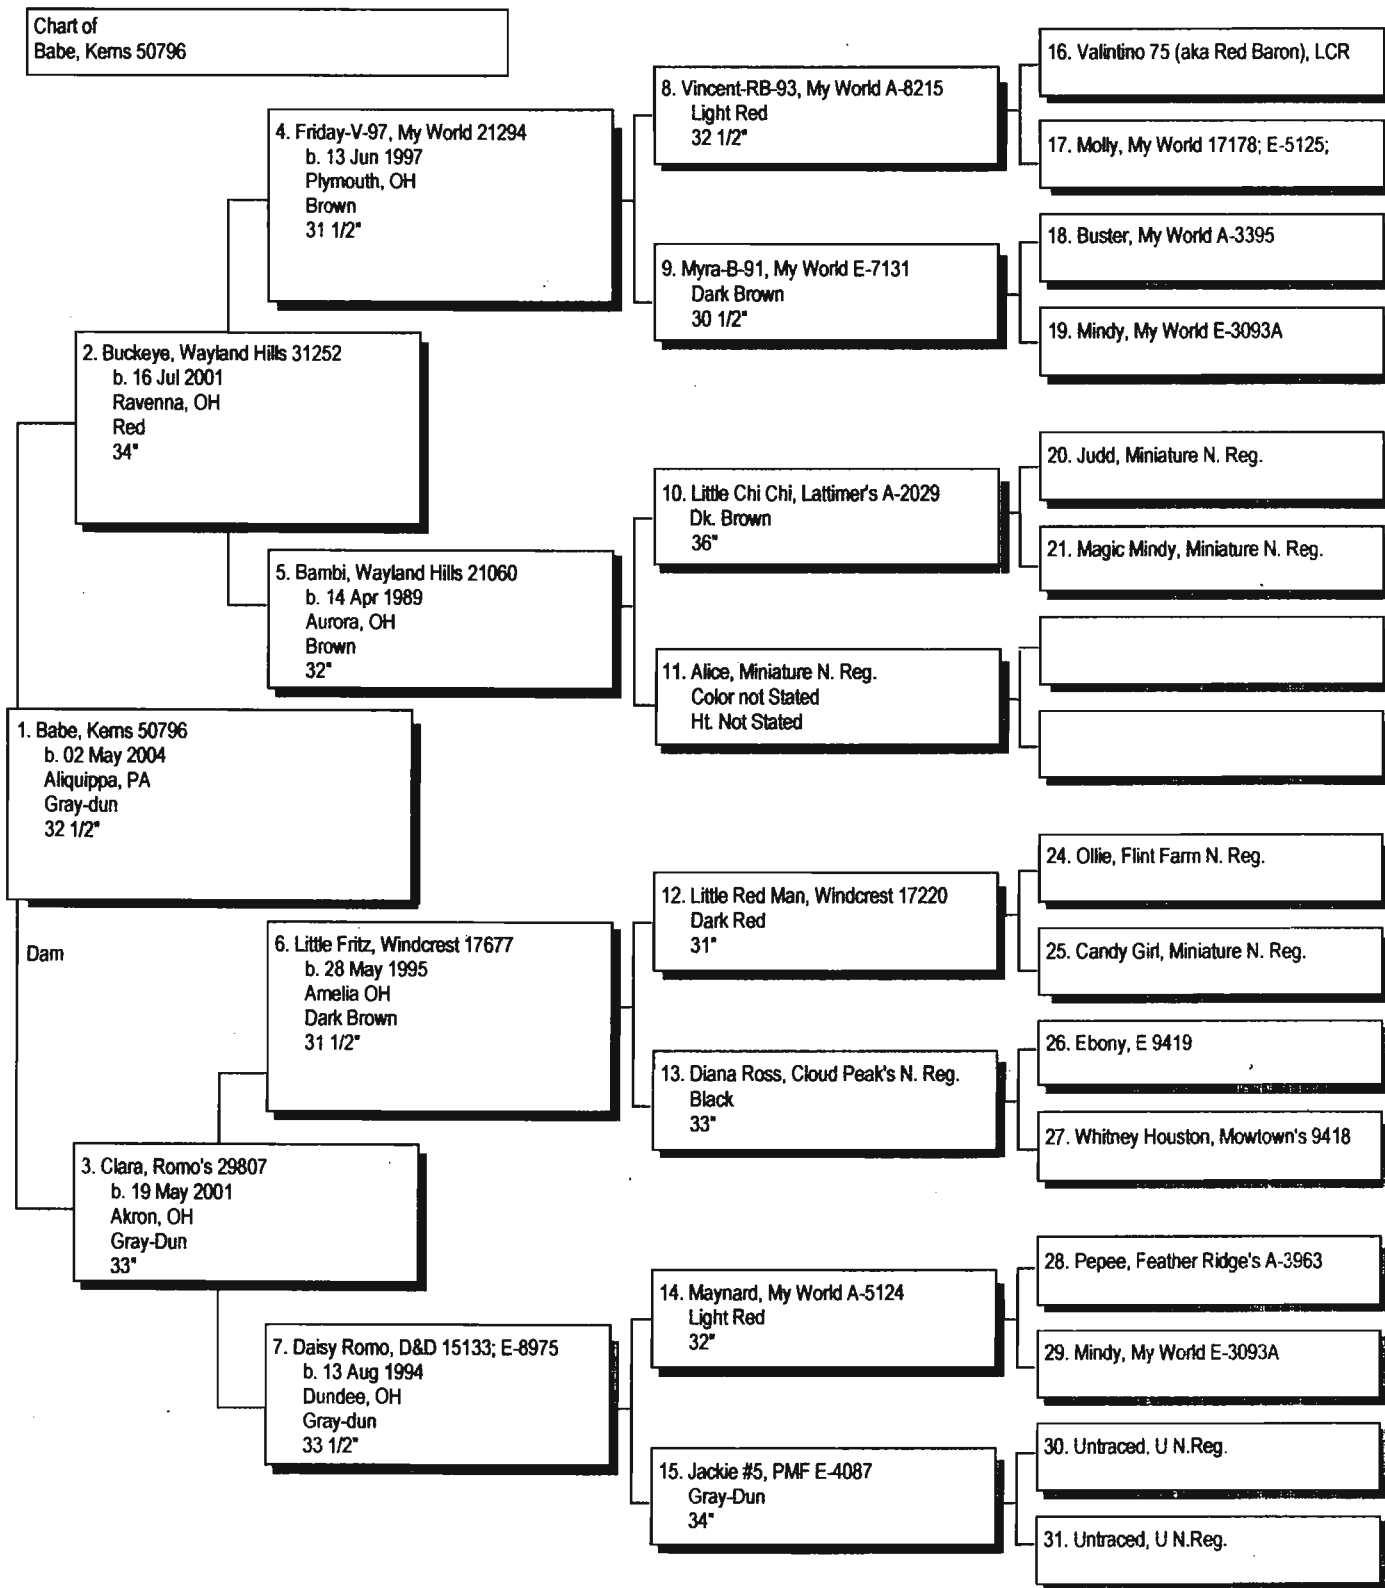

Pedigree

Chart #1

Do not remove photo.
Certificate is invalid
Without photo.

The American Donkey and Mule Society
P.O. Box 1210, Lewisville, TX 75067 (972) 219-0781
The American Donkey and Mule Society is not responsible
for errors in information submitted to the registry.